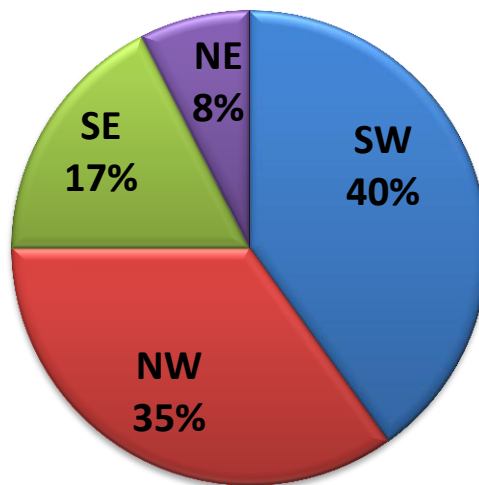

Survey Demographics

Demographic measures are often gathered in survey research to assess how different characteristics of the population (age, gender, social factors etc.) influence the results. The demographics are presented below to provide the reader of this report with an understanding of the diversity of respondents.

In what country were you born?

Education?

What sector do you work in?

How long have you lived in Canada?

How long have you lived in Calgary?

Gender?

Age?

Respondents by Quadrant

Community	Frequency
Beltline	23
Crescent Heights	16
Inglewood	15
Lakeview	14
Bridgeland/Riverside	13
Killarney/Glengarry	13
Glamorgan	12
McKenzie Towne	12
Mount Pleasant	12
Altadore	11
Oakridge	11
Brentwood	10
Citadel	10
Deer Run	10
Hawkwood	10
Hillhurst	10
Bowness	9
Canyon Meadows	9
Charleswood	8
Elbow Park	8
Lake Bonavista	8
Mission	8
Signal Hill	8
Beddington Heights	7
Dalhousie	7
Douglasdale/Glen	7
Edgemont	7
Glendale	7
Montgomery	7
Panorama Hills	7
Scenic Acres	7
Varsity	7
Bankview	6
Braeside	6
Colingwood	6
Coventry Hills	6
McKenzie Lake	6
Parkland	6
Renfrew	6
Royal Oak	6
South Calgary	6
Strathcona Park	6
Ramsay	5
Arbour Lake	5
Banff Trail	5
Capitol Hill	5
Downtown West End	5
Glenbrook	5
Hidden Valley	5